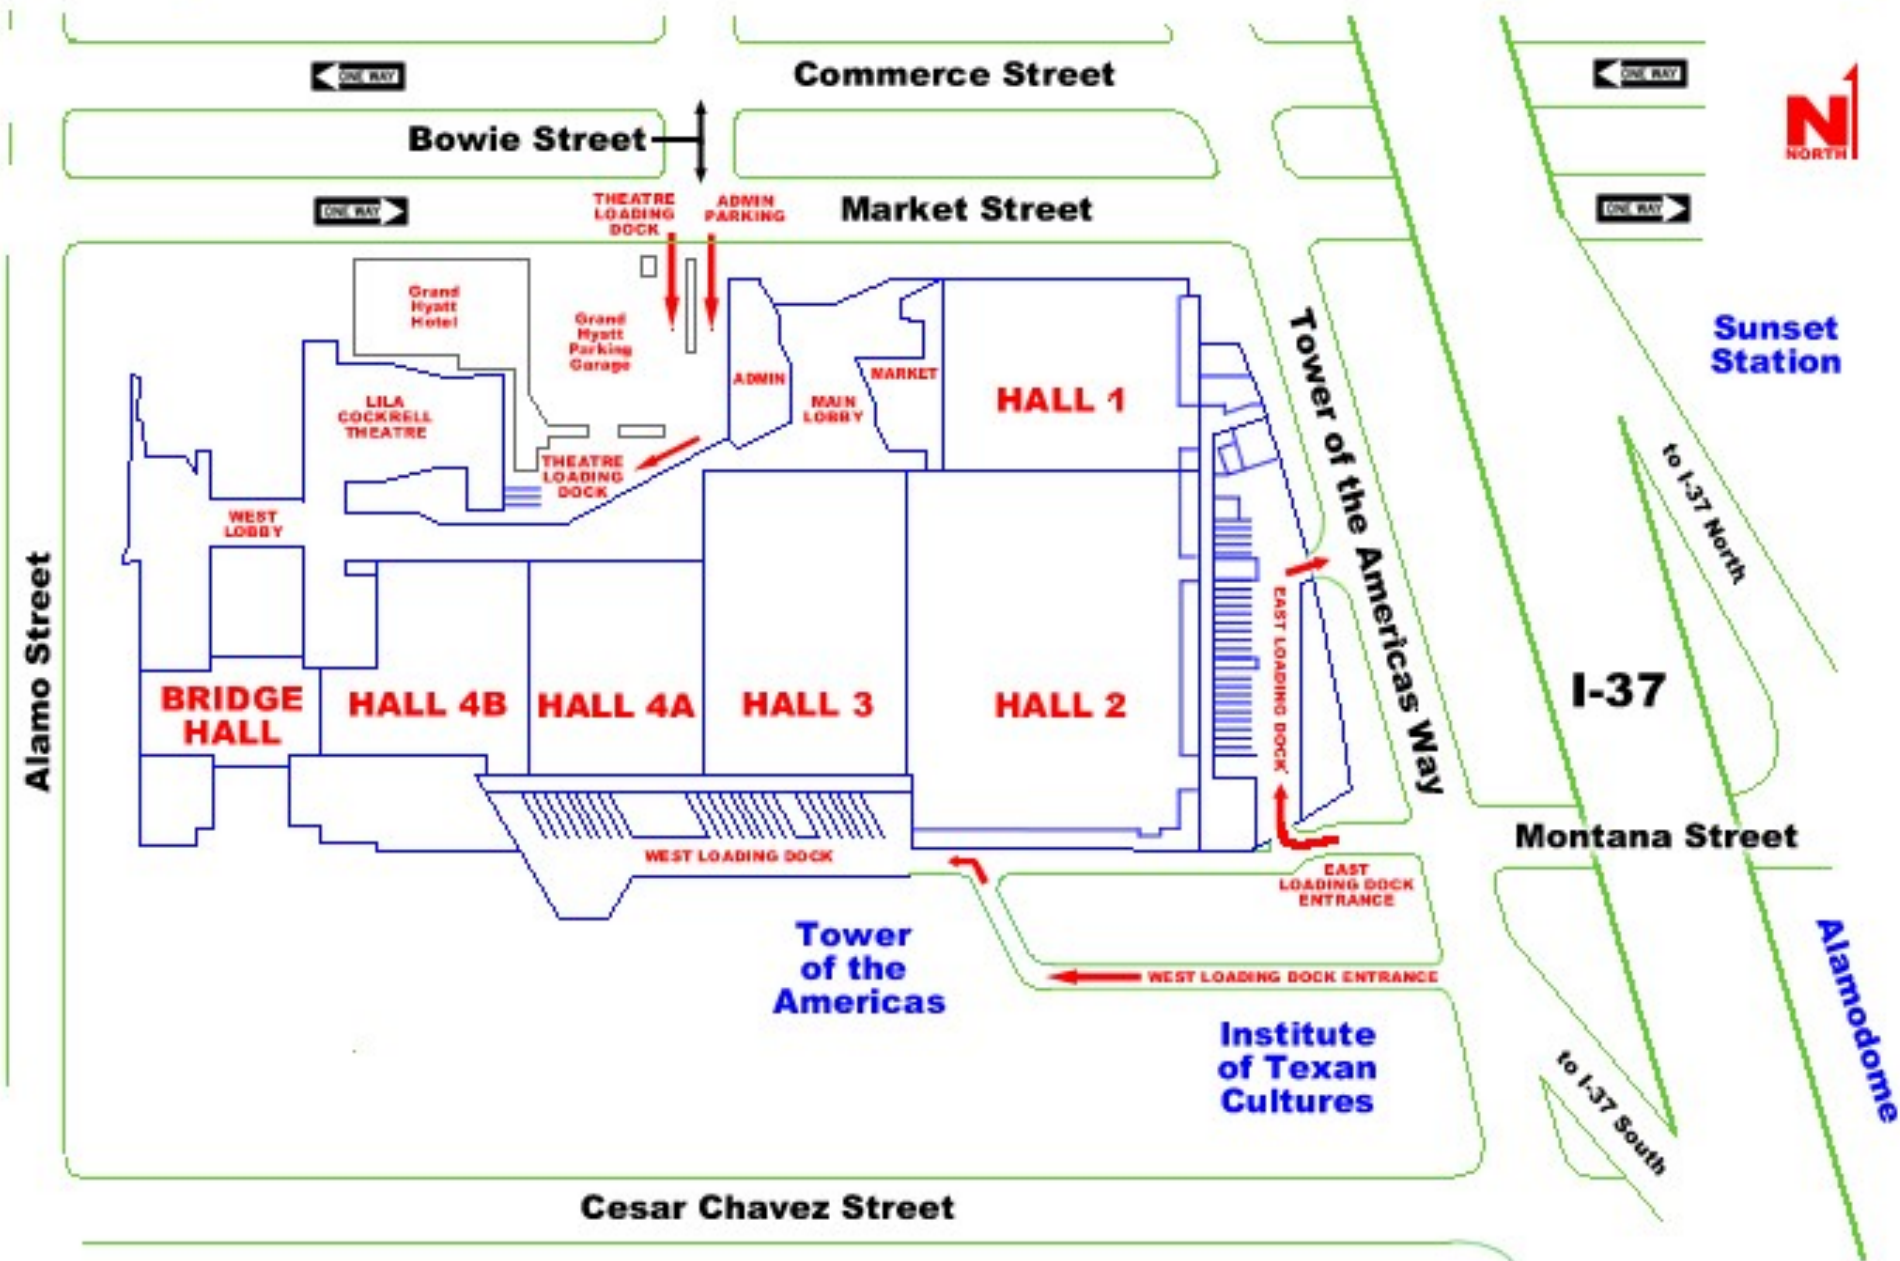

Henry B. Gonzalez Convention Center Loading Dock Map

Henry B. Gonzalez Convention Center Loading Docks

For loading dock assignments and entrance directions please consult with your Event Manager

Legend	
■	Reserved
■	Exhibit Hall 1
■	Exhibit Hall 2
■	Stars at Night Ballroom
■	Hemisfair Ballroom
■	Exhibit Hall 3
■	Exhibit Hall 4A
■	Exhibit Hall 4B
■	Lila Cockrell Theatre
→	Routes to Loading Docks

Henry B. Gonzalez Convention Center Loading Dock Assignments

LOADING DOCKS FOR HALLS 1&2	
DOCK #	STATUS
1	RESERVED
2	Hall 2
3	Hall 2
4	Hall 2
5	Hall 2
6	Hall 2
7	Hall 2
8	Hall 2
9	Hall 2
10	Hall 2
11	Hall 2
12	Hall 2
13	Hall 1
14	Hall 1
15	Hall 1
16	Hall 1
17	Hall 1
18	Hall 1
19	Hall 1
20	RESERVED
21	RESERVED
22	Hall 1
23	Hall 1
24	Hall 1
25	RESERVED
26	Hall 1
27	Hall 1

LOADING DOCKS FOR HALLS 3&4	
DOCK #	STATUS
1	Stars at Night Ballroom
2	Stars at Night Ballroom
3	Hemisfair Ballroom
4	Hemisfair Ballroom
5	Hall 3
6	RESERVED
7	Hall 3
8	Hall 3
9	Hall 3
10	Hall 3
11	RESERVED
12	RESERVED
13	RESERVED
14	RESERVED
15	RESERVED
16	RESERVED
17	RESERVED
18	Hall 4A
19	Hall 4A
20	Hall 4A
21	Hall 4A
22	Hall 4A
23	Hall 4B
24	Hall 4B
25	Hall 4B
26	Hall 4B

***For loading dock assignments and entrance directions
please consult with your Event Manager***