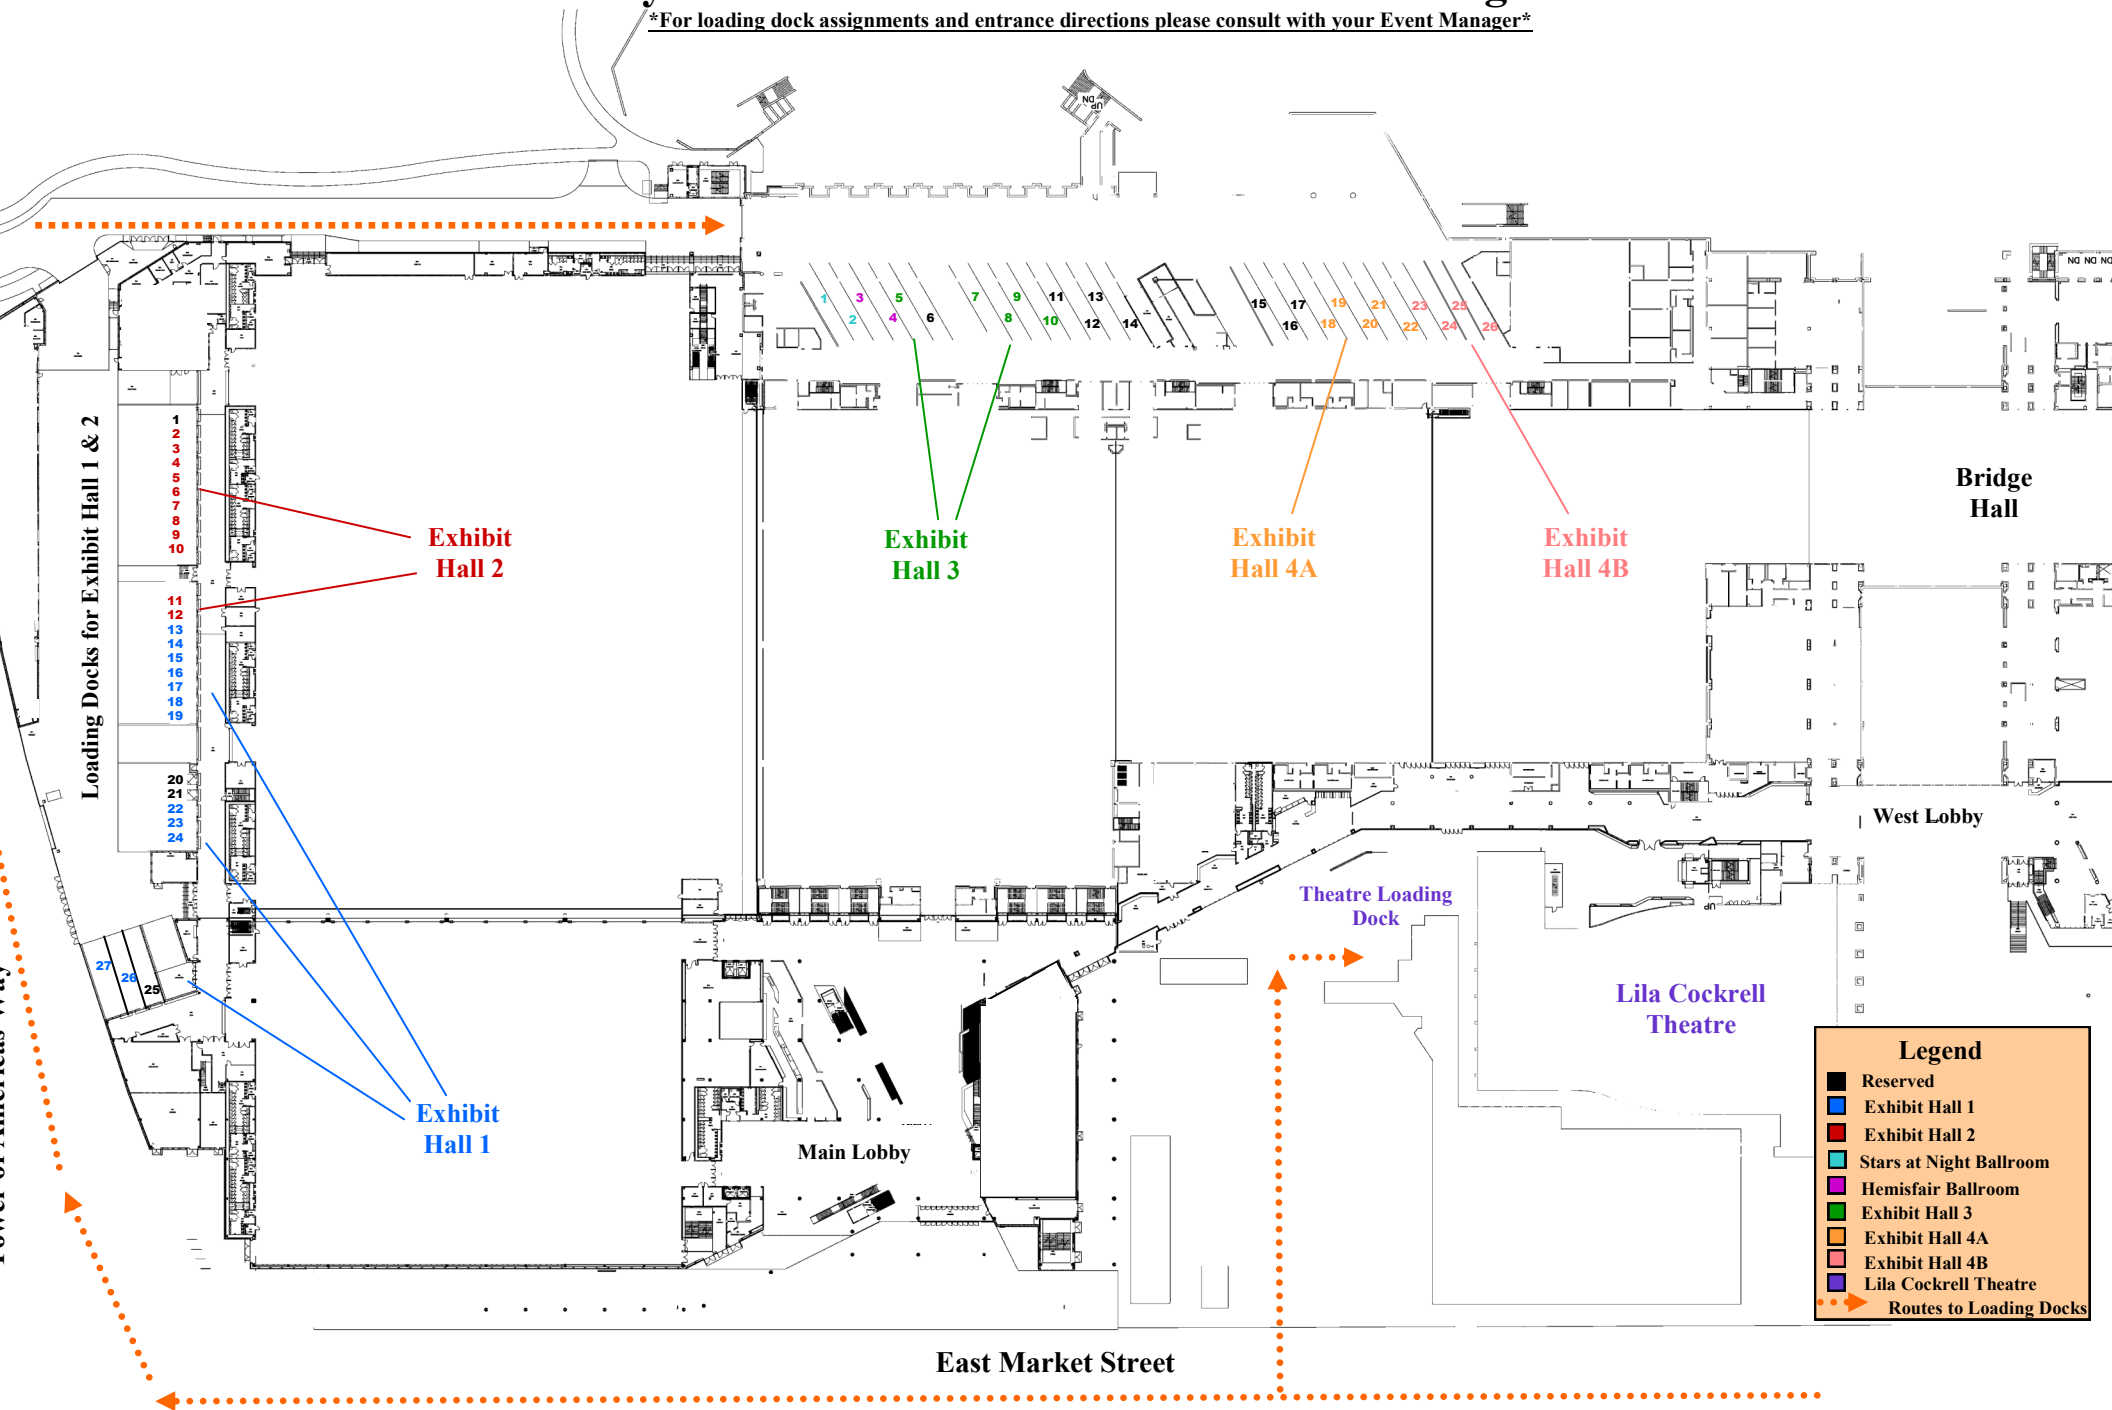

Henry B. Gonzalez Convention Center Loading Dock Map

Henry B. Gonzalez Convention Center Loading Docks

For loading dock assignments and entrance directions please consult with your Event Manager

Legend	
■	Reserved
■	Exhibit Hall 1
■	Exhibit Hall 2
■	Stars at Night Ballroom
■	Hemisfair Ballroom
■	Exhibit Hall 3
■	Exhibit Hall 4A
■	Exhibit Hall 4B
■	Lila Cockrell Theatre
→	Routes to Loading Docks

Henry B. Gonzalez Convention Center Loading Dock Assignments

LOADING DOCKS FOR HALLS 1&2	
DOCK #	STATUS
1	RESERVED
2	Hall 2
3	Hall 2
4	Hall 2
5	Hall 2
6	Hall 2
7	Hall 2
8	Hall 2
9	Hall 2
10	Hall 2
11	Hall 2
12	Hall 2
13	Hall 1
14	Hall 1
15	Hall 1
16	Hall 1
17	Hall 1
18	Hall 1
19	Hall 1
20	RESERVED
21	RESERVED
22	Hall 1
23	Hall 1
24	Hall 1
25	RESERVED
26	Hall 1
27	Hall 1

LOADING DOCKS FOR HALLS 3&4	
DOCK #	STATUS
1	Stars at Night Ballroom
2	Stars at Night Ballroom
3	Hemisfair Ballroom
4	Hemisfair Ballroom
5	Hall 3
6	RESERVED
7	Hall 3
8	Hall 3
9	Hall 3
10	Hall 3
11	RESERVED
12	RESERVED
13	RESERVED
14	RESERVED
15	RESERVED
16	RESERVED
17	RESERVED
18	Hall 4A
19	Hall 4A
20	Hall 4A
21	Hall 4A
22	Hall 4A
23	Hall 4B
24	Hall 4B
25	Hall 4B
26	Hall 4B

***For loading dock assignments and entrance directions
please consult with your Event Manager***