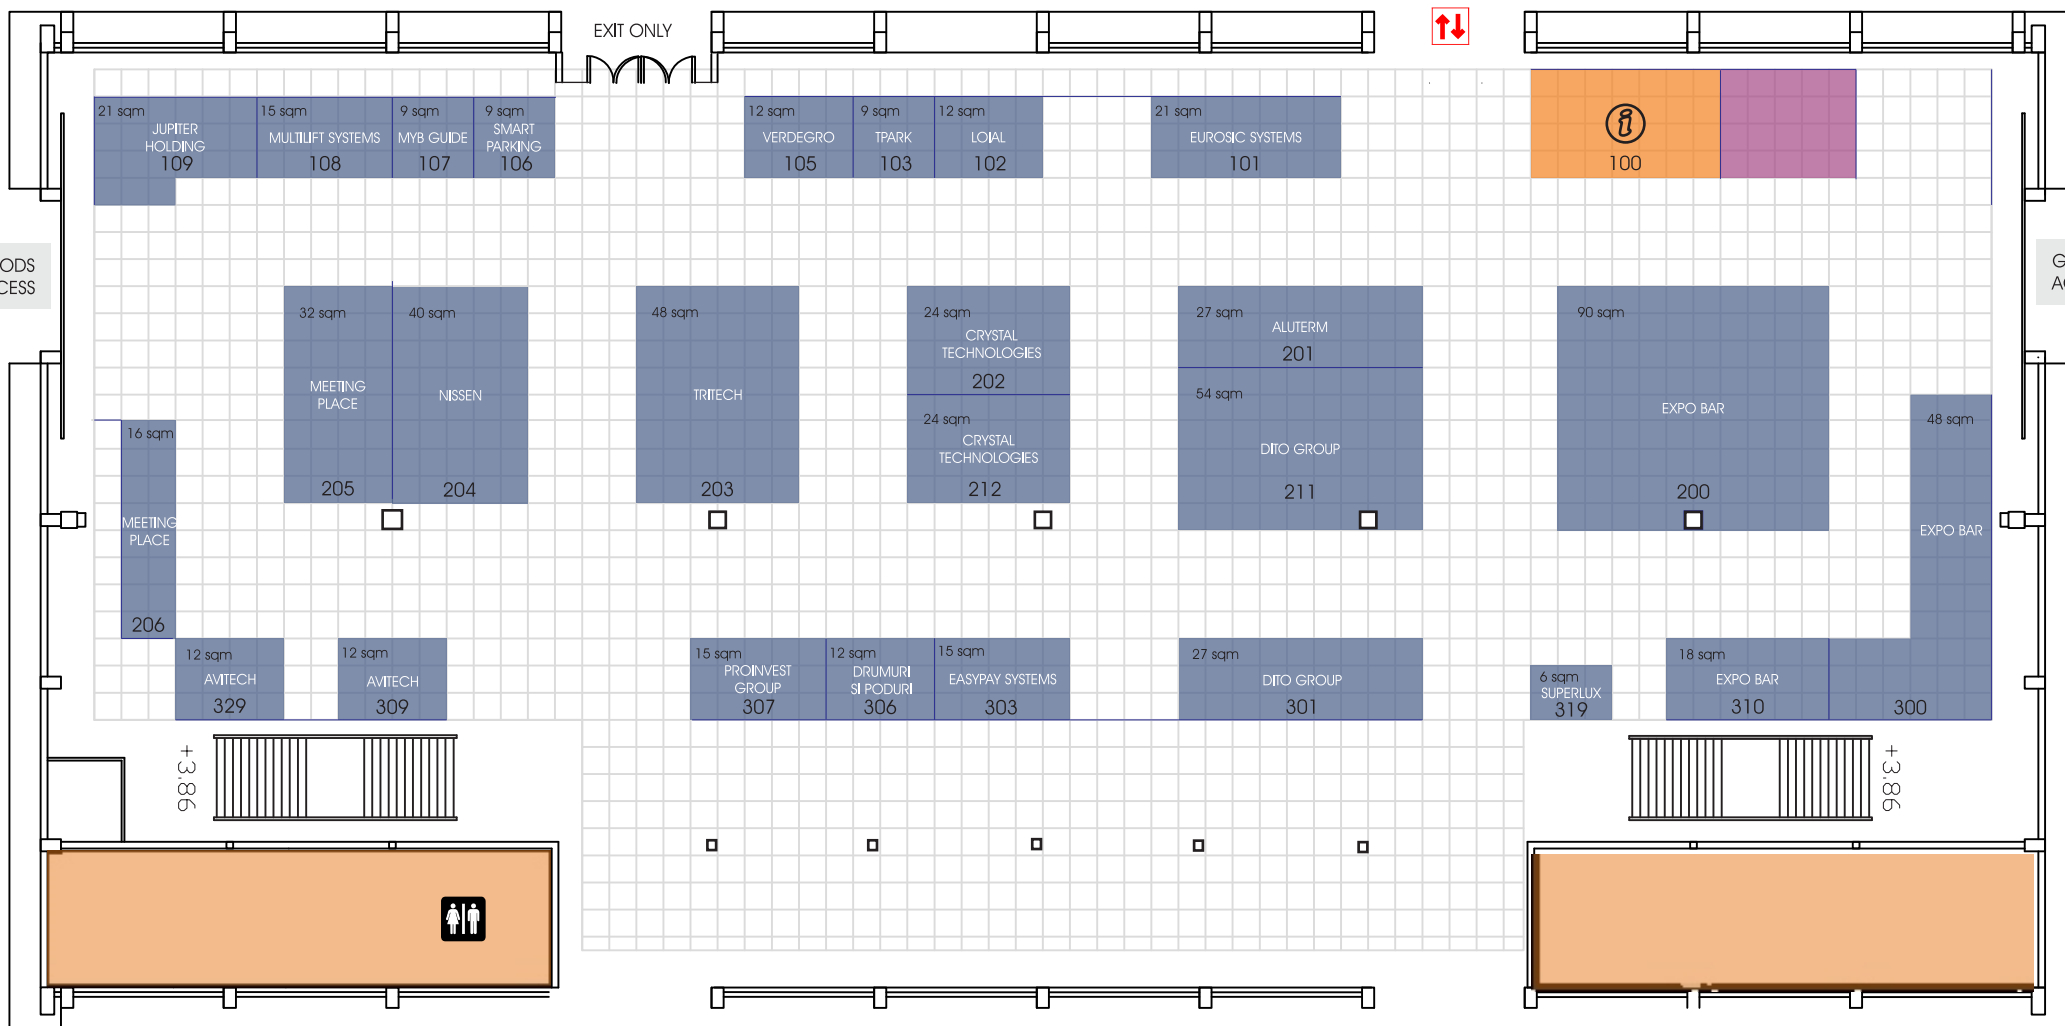

MAIN ENTRANCE

EXPO TRAFIC

- FREE
- STAND BY
- RESERVED
- SOLD
- INFO

■ one Grey square = 1 sqm

For the updated floor plan of Expo Trafic 2018 please ask the organizer or visit the official website of Expo Trafic

Layout Subject to Alteration at the Discretion of The Organiser Organised by Expo 24 Romania

18 - 19 October 2018
Romexpo Exhibition Center
Bucharest, Romania

Layout Subject to Alteration
at the Discretion of The
Organiser

Organised By
Expo 24 Romania

Indoor main hall

Last update: 17 Octombrie 2018