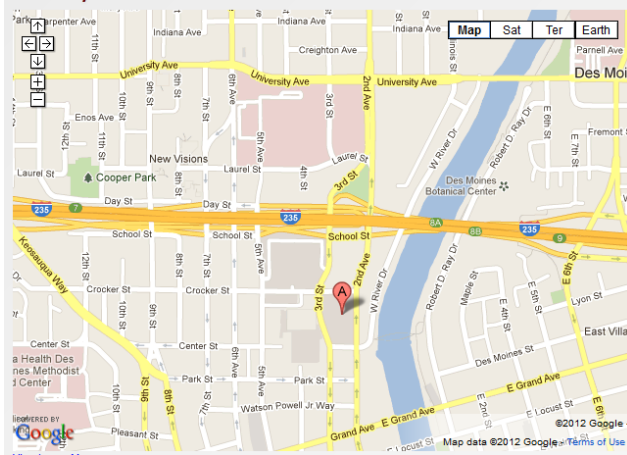

## AIA Iowa Convention

Iowa Events Center | Community  
Choice Credit Union Convention Center  
833 5<sup>th</sup> St., Des Moines, IA

### Driving Directions

From Interstate 35 from the North:

Follow I-235 West into Downtown and take the Third Street Exit to the Iowa Events Center.

From Interstate 35 from the South:

Merge onto I-235 East exit and travel east towards Downtown. Take the downtown exit and proceed to the Third Street exit.

From Interstate 80 from the East:

Headed west on I-80, take the I-235 West exit and continue towards Downtown. Take the 3rd Street exit and go south to the Iowa Events Center complex. Parking is available on-site, with additional street and ramp parking within walking distance.

From Interstate 80 from the West:

Headed east on I-80, take the I-235 East exit and continue towards Downtown. Take the Iowa Events Center Exit (Third Street) and turn right.