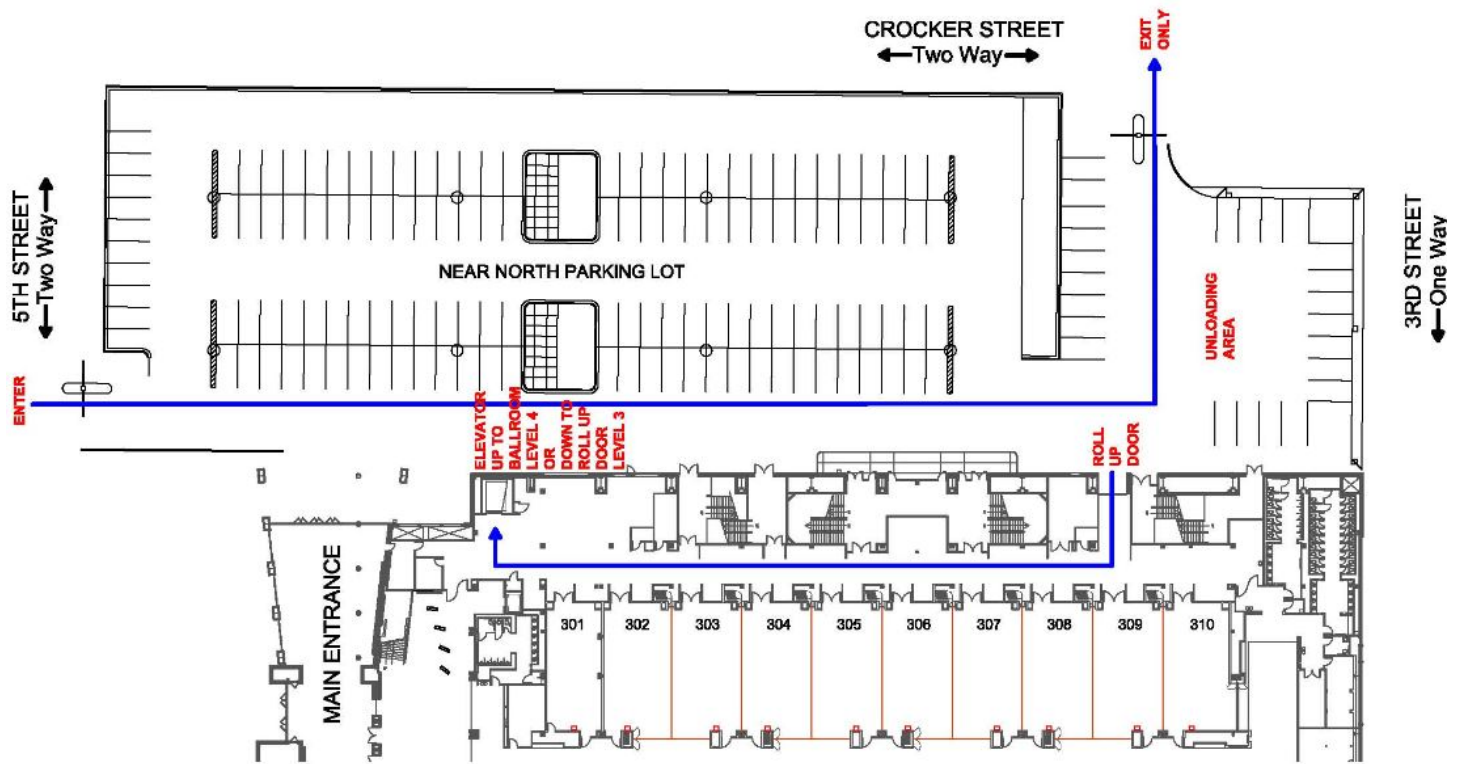

Exhibit Unloading / Loading Map

Questions? Please call the Iowa Events Center Main office at 515.564.8000.