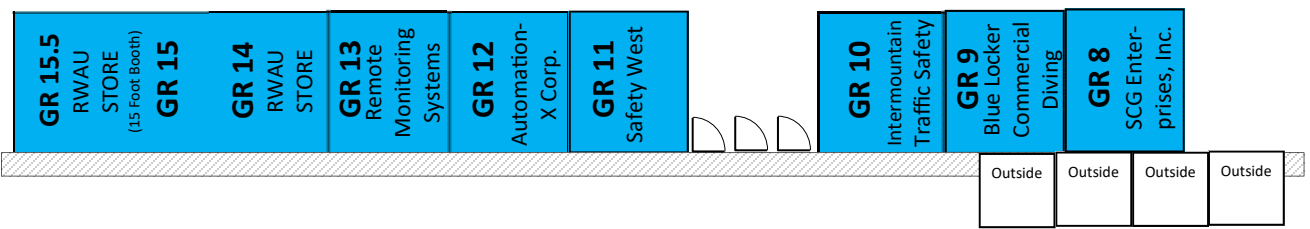

2018 Garden Room Exhibit Layout

RWAU Dart Throw Prize Area

← To Hilton

----- To Registration Desk &

← Lobby

Sunbrook