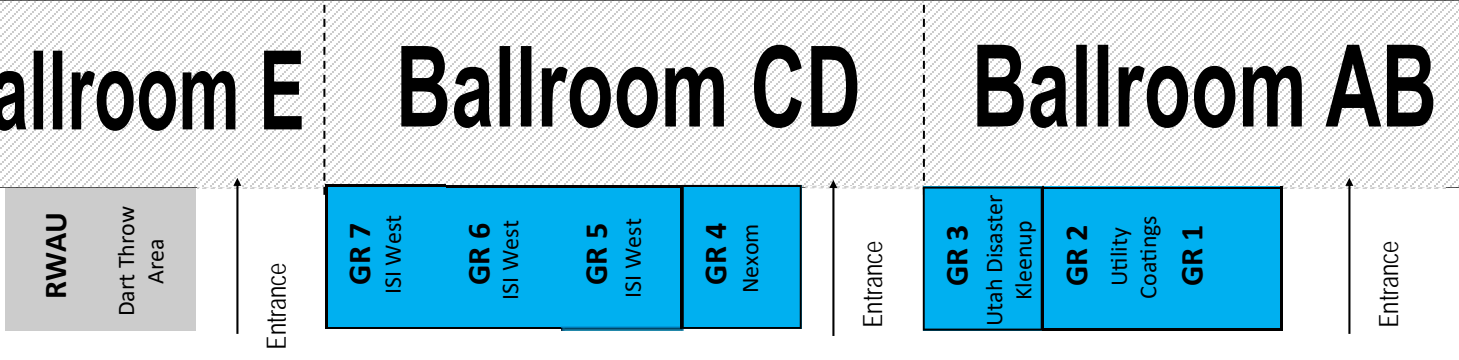

2018 Garden Room Exhibit Layout

RWAU Dart Throw Prize Area

← To Hilton

----- To Registration Desk &

← Lobby

Sunbrook